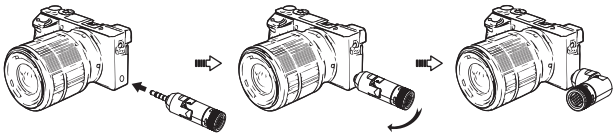

Windscreen Installation

First Step: Put on the Windscreen

Second Step: Normal use

Work with GoPro

First Step:
Insert microphone into 3.5mm socket

Second Step:
Adjust to right direction

Third Step:
Normal use

Work with Camera

First Step:
Insert microphone into 3.5mm socket

Second Step:
Adjust to right direction

Third Step:
Normal use

Work with Phone

First Step:
Insert microphone into 3.5mm socket

Second Step:
Adjust to right direction