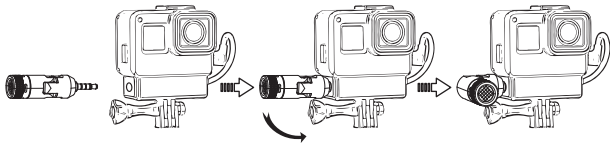

Main Features

- . Intelligent TRS and TRRS Sensing
- . 90 Degree Adjustable Recording Direction Construction
- . Metal Housing for Excellent Shielding
- . Built-in Shock Mount and Gold Plated Capsule
- . Universal for Camera, Phone, GoPro

Windscreen Installation

First Step: Put on the Windscreen

Second Step: Normal use

Work with GoPro

First Step:
Insert microphone into 3.5mm socket

Second Step:
Adjust to right direction

Third Step:
Normal use