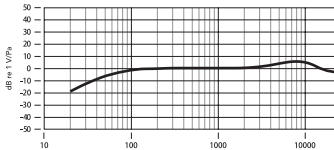

Third Step:
Normal use

Specifications

1. Frequency Response

2. Polar Pattern

3. Technology Parameters

Polar Pattern	Cardioid Pattern
Frequency Response	60Hz ~ 20kHz
Sensitivity	-36dB±2dB
S/N	70dB
Equivalent Noise	24dBA
Maximum SPL	110dB
Dynamic Range	86dB
Output Port	3.5mm TRRS
Maximum Rotation Angle	90°
Dimension	Φ 15mm x L61mm
Net Weight	16.5g
Working Temperature	0℃ ~ 50℃
Storage Temperature	-20℃ ~ 60℃