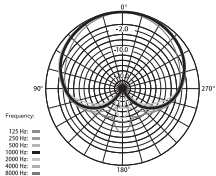

Work with Camera

First Step:
Insert microphone into 3.5mm socket

Second Step:
Adjust to right direction

Third Step:
Normal use

Work with Phone

First Step:
Insert microphone into 3.5mm socket

Second Step:
Adjust to right direction

Third Step:
Normal use

Specifications

1. Frequency Response

2. Polar Pattern

3. Technology Parameters

Polar Pattern	Cardioid Pattern
Frequency Response	60Hz ~ 20kHz
Sensitivity	-36dB±2dB
S/N	70dB
Equivalent Noise	24dBA
Maximum SPL	110dB
Dynamic Range	86dB
Output Port	3.5mm TRRS
Maximum Rotation Angle	90°
Dimension	Φ 15mm x L61mm
Net Weight	16.5g
Working Temperature	0℃ ~ 50℃
Storage Temperature	-20℃ ~ 60℃