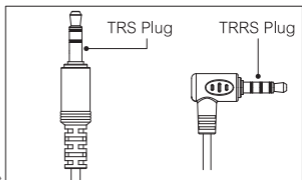

Please pay attention to the TRS plug is for microphone and the TRRS plug is for smartphone