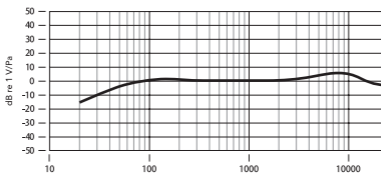

 Please pay attention to the TRS plug is for microphone and the TRRS plug is for smartphone

1. Frequency Response

2. Polar Pattern

3. Technology Parameters

Polar Pattern	Cardioid
Frequency Response	60Hz~20kHz
S/N	75dB
Equivalent Noise	19dBA
Maximum SPL	130dB
Dynamic Range	111dB
Sensitivity	-33dB±2dB
Working voltage	1V~5V DC
Output Interface	3.5mm TRS
Dimension	Φ 21mm x 85mm
Net Weight	35g
Operating Temperature	0~50℃
Storage Temperature	-20℃ ~ 60℃