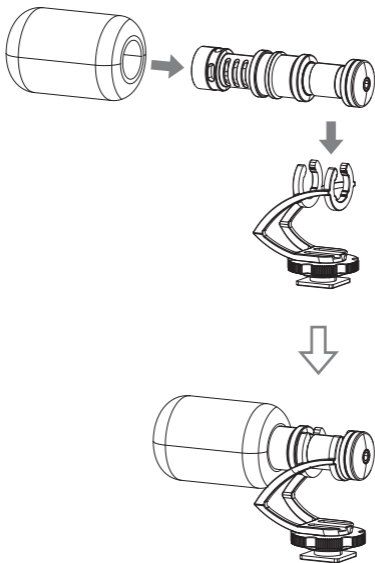

Packing List

Microphone

Shock Mount

3.5mm TRS-TRS Audio Cable

3.5mm TRS-TRRS Audio Cable

Windscreen

Wind Muff

Carry Case

User Manual

Warranty Card

Installation and Operation

Install the microphone on the shock mount as shown below

Work with camera:

Install the VM10II to the camera via cold shoe mount, then connect the VM10II and camera through 3.5mm TRS-TRS audio cable