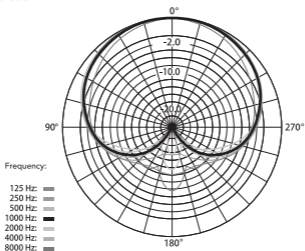

 Please pay attention to the TRS plug is for microphone and the TRRS plug is for smartphone

1. Frequency Response

2. Polar Pattern

3. Technology Parameters

Polar Pattern	Cardioid
Frequency Response	60Hz~20kHz
S/N	75dB
Equivalent Noise	19dBA
Maximum SPL	130dB
Dynamic Range	111dB
Sensitivity	-33dB±2dB
Working voltage	1V~5V DC
Output Interface	3.5mm TRS
Dimension	Φ 21mm x 85mm
Net Weight	35g
Operating Temperature	0~50℃
Storage Temperature	-20℃ ~ 60℃