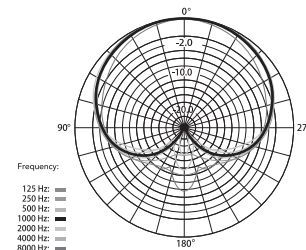

2.2 Put the earphone into the Monitor connector, then you can playback directly for audio monitor;

▲ The Mic doesn't support the 'real-time' audio monitor , you can only playback for monitor.

5

Specification

1、 Frequency Response

2、 Polar Pattern

6

Specification

3、 Technology Parameters

Polar Pattern	Cardioid
Frequency Range	60Hz~20kHz
Signal to Noise Ratio	> 70dB
Maximum SPL	> 100dB
Sensitivity	-35dB±2dB
Operating Voltage	1~5VDC
Output Connection	3.5 mm TRRS Plug
Dimensions	Φ21mm x 85mm
Weight	36g
Working Temperature	0~50°C