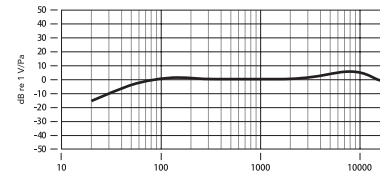

1、 Frequency Response

2、 Polar Pattern

6

Specification

3、 Technology Parameters

Polar Pattern	Cardioid
Frequency Range	60Hz~20kHz
Signal to Noise Ratio	> 70dB
Maximum SPL	> 100dB
Sensitivity	-35dB±2dB
Operating Voltage	1~5VDC
Output Connection	3.5 mm TRRS Plug
Dimensions	Φ21mm x 85mm
Weight	36g
Working Temperature	0~50°C